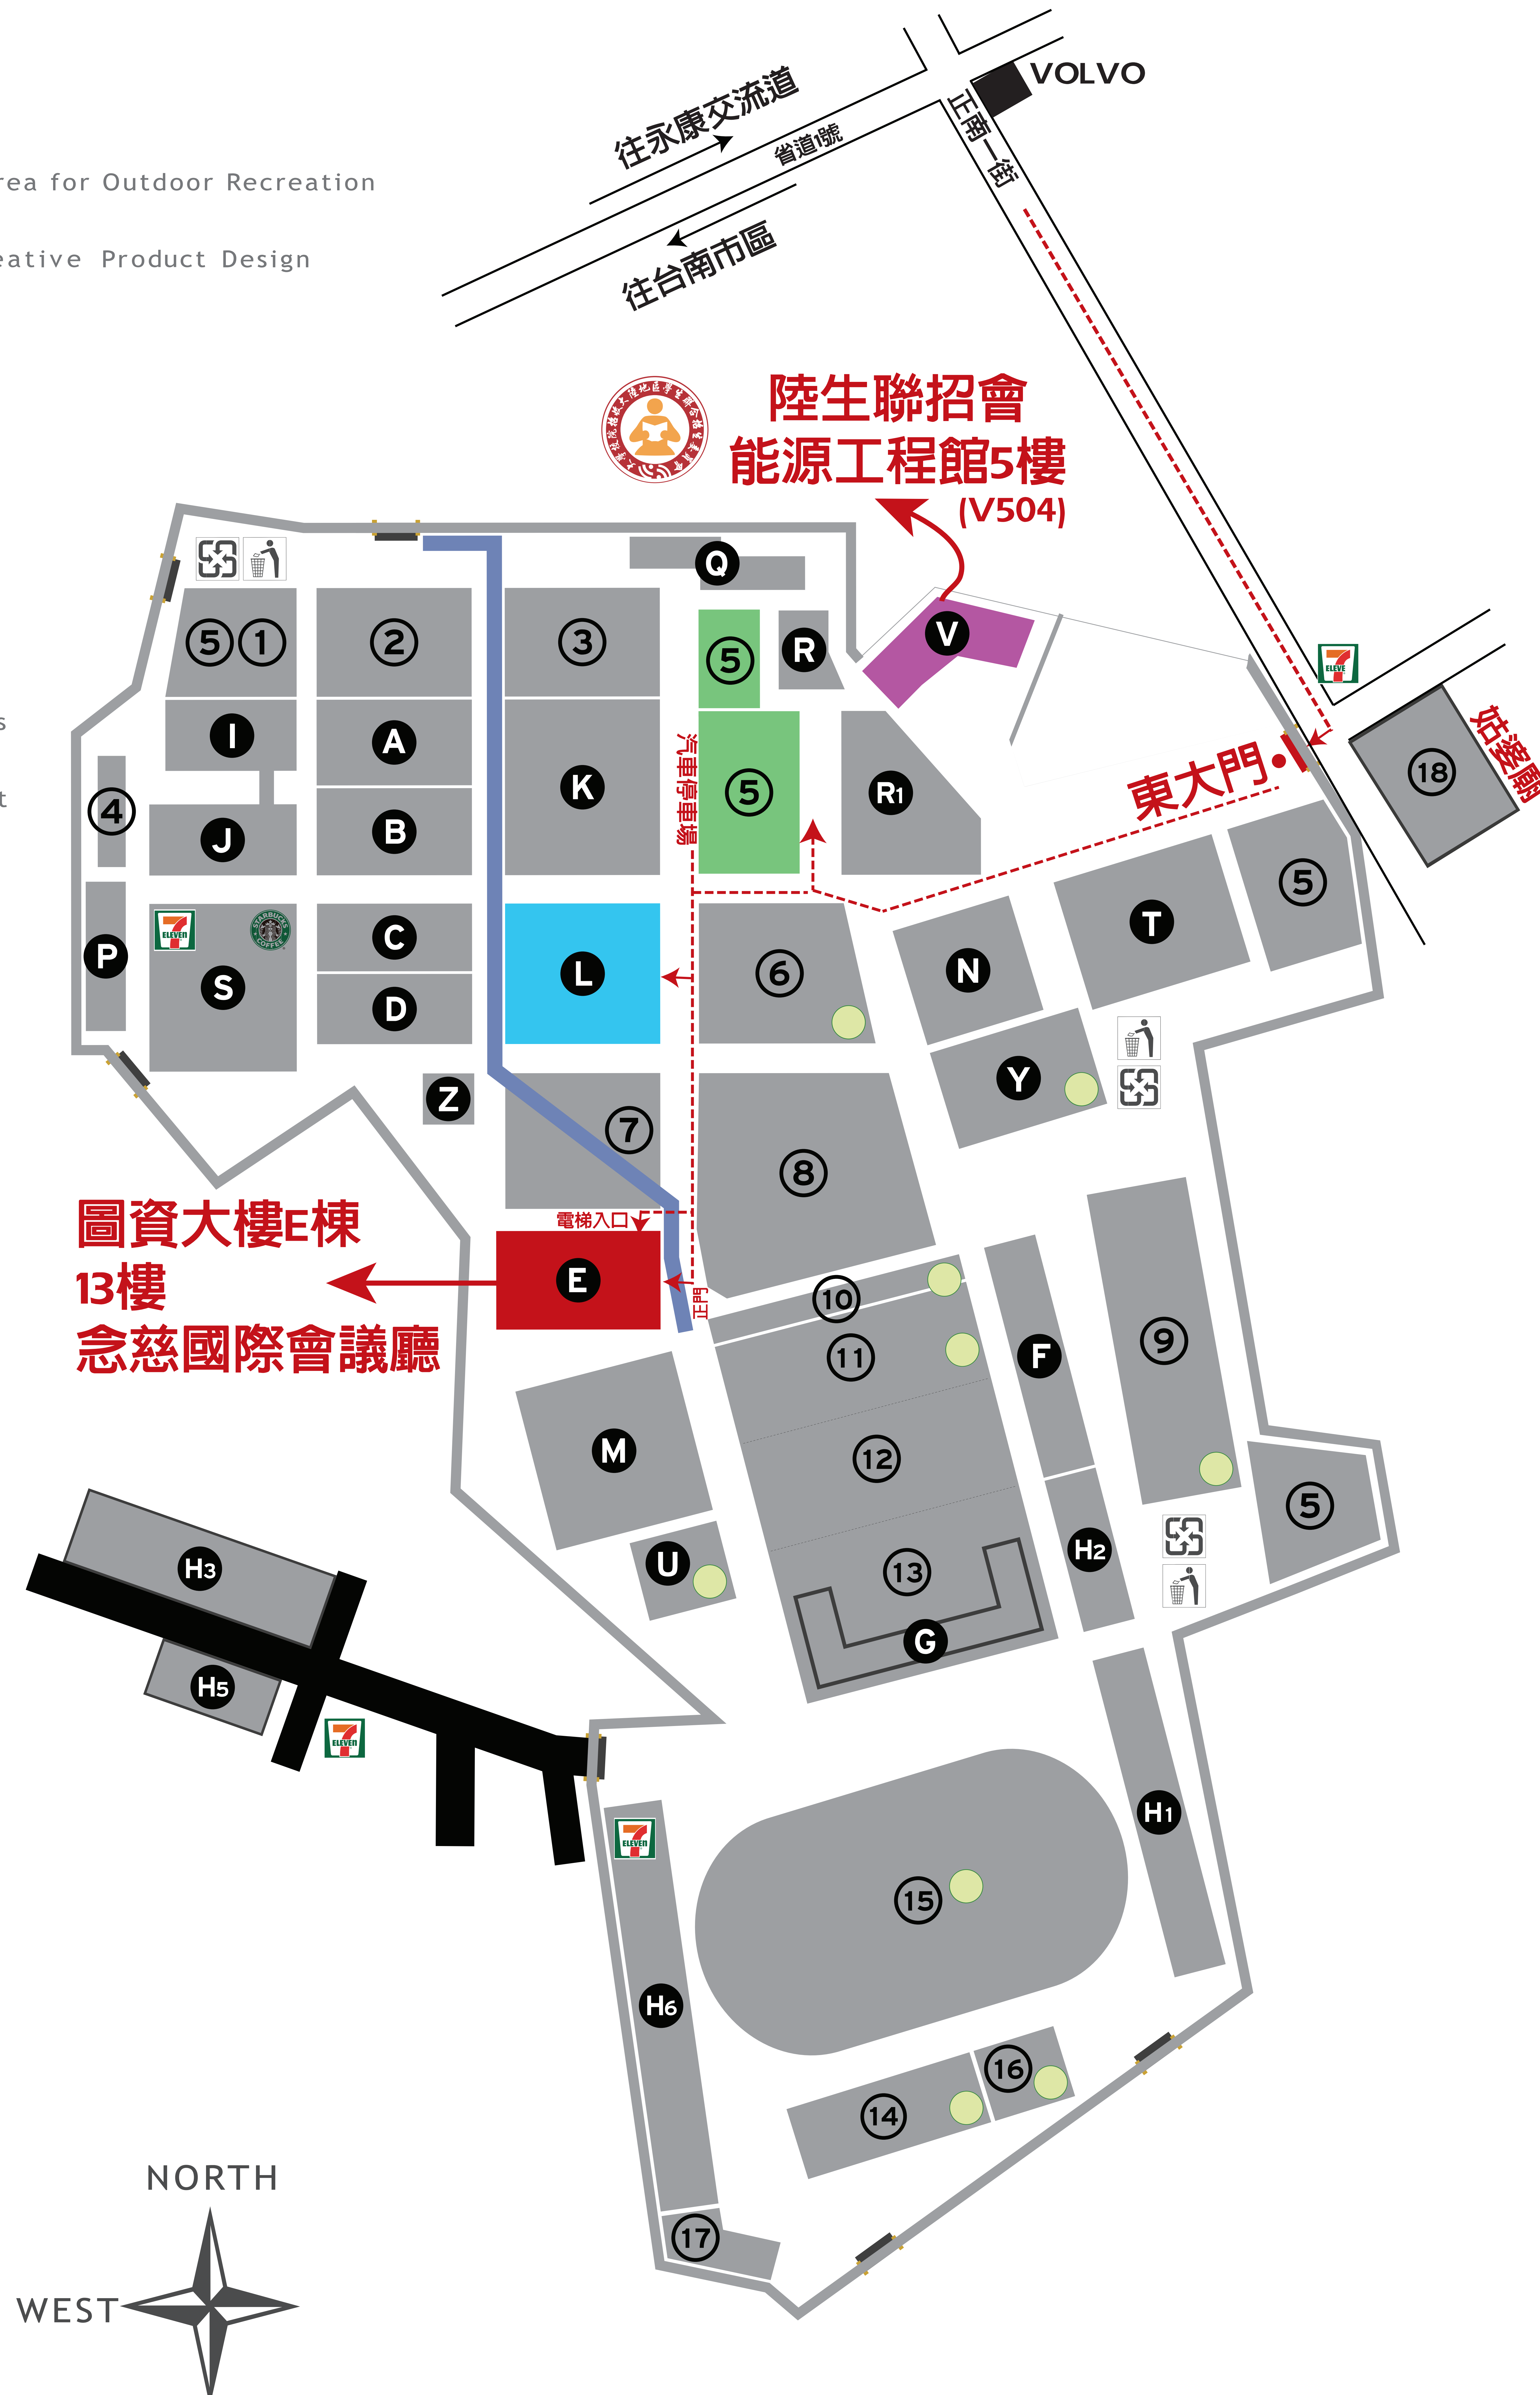

- ① 樹林
Woods
- ② 噴水池
Fountain
- ③ 戶外遊憩教學體驗區
Teaching and Expreiencing Area for Outdoor Recreation
- ④ 產設系設計工坊
Work Factory of dept. of Creative Product Design
- ⑤ 室外停車場(汽車)
Outdoor Parking Space
- ⑥ 排球場
Volleyball Court
- ⑦ 椰林
Coconut Woods
- ⑧ 集合場
Group Space
- ⑨ 籃球場
Basketball Space
- ⑩ 文化走廊、桌球室
Culture Hallway, Table tennis
- ⑪ 射箭場、槌球場
Archery Court, Croquet Court
- ⑫ 林間教室
Woods Classroom
- ⑬ 榕園
Banyan Garden
- ⑭ 網球場
Tennis Court
- ⑮ 田徑場
Athletic Field
- ⑯ 溜冰場
Skating Court
- ⑰ 幼稚園戶外場所
Outdoor of Kindergarten
- ⑱ 姑婆廟
Gu-Po Temple

- 現在位置
You are here
- 體育場地
Sport Court
- 無障礙通道
Wheel-chair
- 校門
School Gate
- 統一便利超商
7-Eleven
- 星巴克咖啡
Starbucks Coffee

- A 電機一館
Electrical Engineering Building(I)
- B 電機二館
Electrical Engineering Building(II)
- C 進修部/研究發展大樓
Extension Education /
Research and Development Building
- D 管理與資訊館
Management and Information Technology Building
- E 修齊大樓(圖書資訊館)
Shin-Chi Building
(Library and Information Building)
- F 資訊傳播館
Information and Communication Building
- G 化工暨生物科技館
Chemical Engineering and Biotechnology Building
- H1 第一學生宿舍
Dormitory(I)
- H2 第二學生宿舍
Dormitory(II)
- H3 第三學生宿舍
Dormitory(III)
- H5 第五學生宿舍
Dormitory(V)
- H6 第六學生宿舍
Dormitory(VI)
- I 電子一館
Electronic Engineering Building(I)
- J 電子二館
Electronic Engineering Building(II)
- K 機械館
Mechanical Engineering Building
- L 綜合大樓
Administration and Departments Building
- M 人文藝術大樓
Humanities & Arts Building
- N 文炳館
Wen-Ping Building
- P 電子/物流實習館
Electronic Engineering / Logistics Studies Building
- Q 光電工程館
Electro-Optical Engineering Building
- R 汽車工程館
Automobile Engineering Building
- R1 汽車工廠
Automobile Repair Shop
- S 管科大樓
Management Science Building
- T 教學研究大樓
Teaching and Research Building
- U 優活館
Yohas Center
- V 能源工程館
Energy Engineering Building
- Y 三連堂(體育館)
San-Lian Memorial Gym
- Z 西淮館
Shim-Hwai Memorial Hall